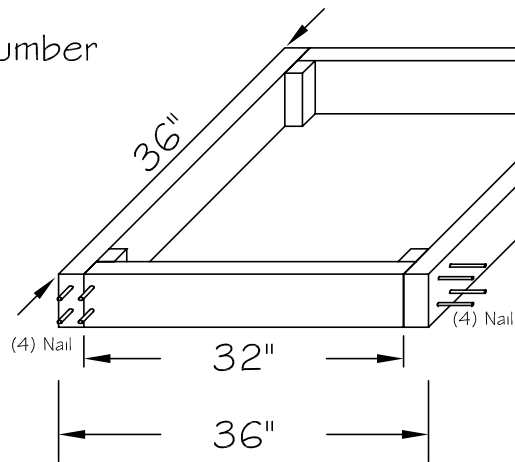

(2) 2" X 6" X 6' Salvaged Lumber

Cold Frame For 38" Window

Corner Brace

Salvaged Window