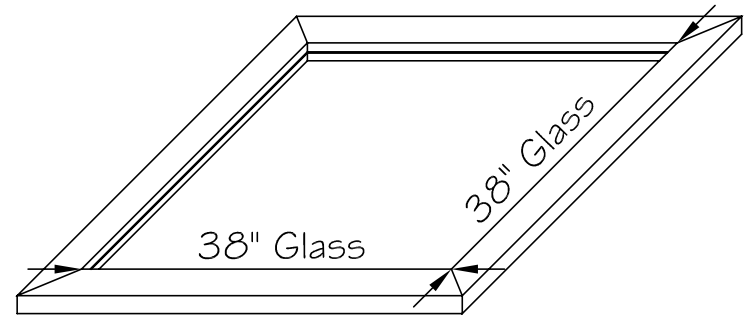

(2) 2" X 6" X 6' Salvaged Lumber

Cold Frame For 38" Window

Corner Brace

Salvaged Window